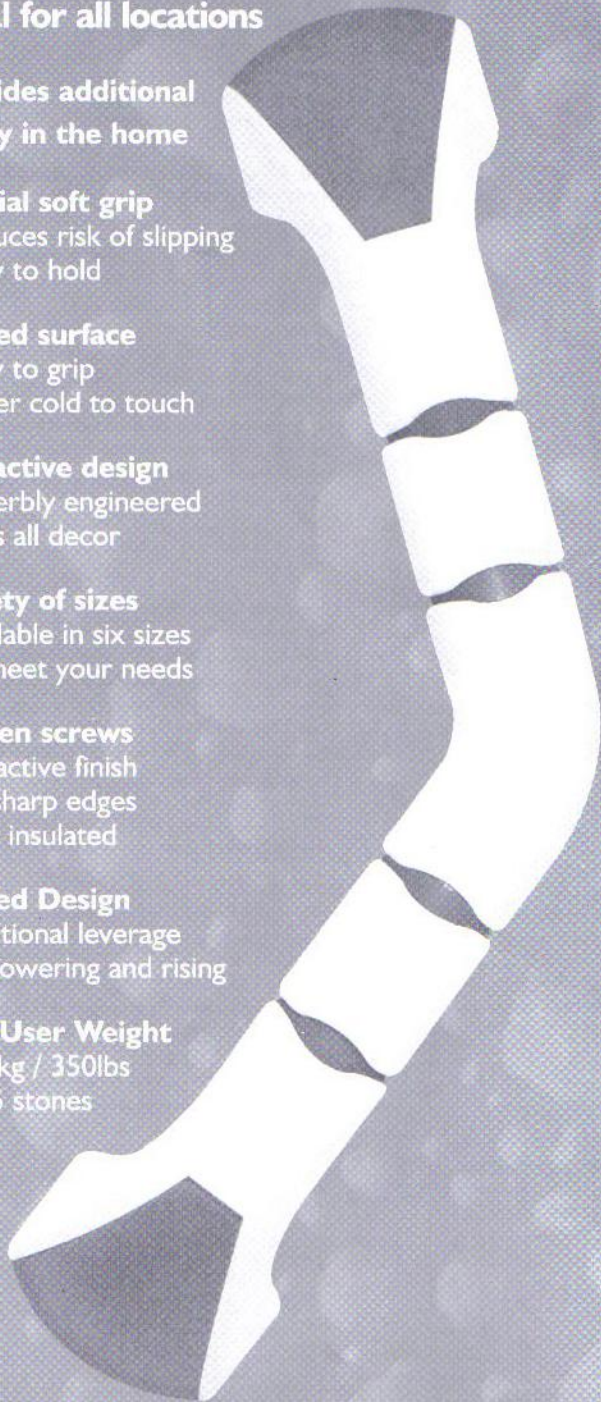

PRIMA

Grab Bar

from **GORDON ELLIS**

GORDON ELLIS

Safety grab bar Ideal for all locations

Provides additional safety in the home

Special soft grip
- reduces risk of slipping
- easy to hold

Ribbed surface
- easy to grip
- never cold to touch

Attractive design
- superbly engineered
- suits all decor

Variety of sizes
- available in six sizes to meet your needs

Hidden screws
- attractive finish
- no sharp edges
- fully insulated

Angled Design
- additional leverage for lowering and rising

Max User Weight
- 160kg / 350lbs
/ 25 stones

A PRIMA Grab Bar from Gordon Ellis is an invaluable safety aid for everyone, and especially those who may be unsteady and would benefit from a little extra help.

The PRIMA Grab Bar can serve the four basic safety functions

- pushing up
- pulling up
- steadying while sitting down
- security while transferring position

The Range

STRAIGHT	ANGLED
New attractive soft grip bar is comfortable and easy to hold. Ribbed surface provides additional support. Concealed screws remove any sharp edges. Can be positioned horizontally or vertically. Available in a range of sizes.	Attractive high quality grab bar features a unique soft ribbed grip providing comfort and additional support. Concealed screws remove any sharp edges. Angled design provides additional support when rising and lowering. Available in a range of sizes.

Always ensure that all grab bars are securely fixed to the wall with suitable fixings. Consult a qualified craftsman if necessary.

See overleaf for fitting instructions, translated into 13 languages.

Head Office in Derby, England, the Gordon Ellis family company traces its history back over 100 years. For half a century it has worked with Healthcare Therapists in designing and manufacturing specialist home healthcare and bathroom safety equipment. Its grab bars are helping people all around the world to maintain their dignity, safety and independence.