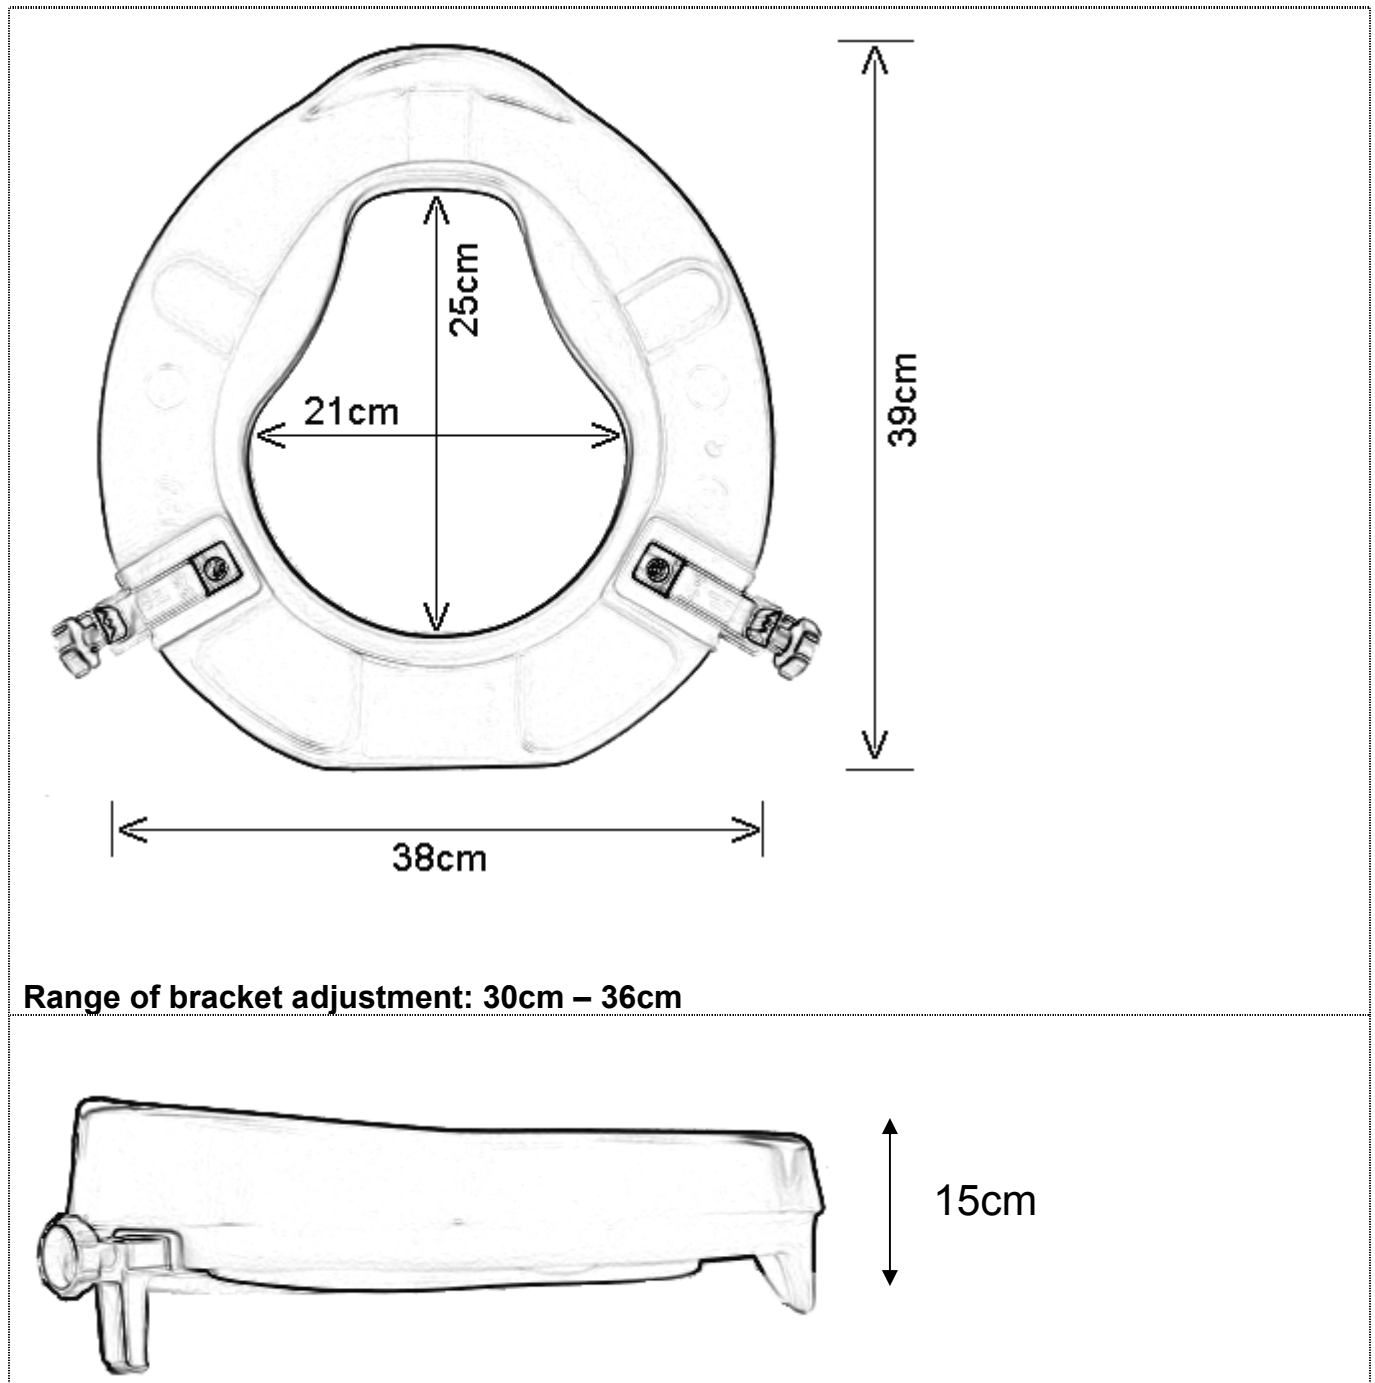

**PRODUCT DRAWING**

Description: **Derby Prima Raised Toilet Seat 15cm Super**

Code: **60907, 60916**

Product weight	1.9-kg. (shipping weight: 2.3-kg.)
Maximum user weight	190 kg.