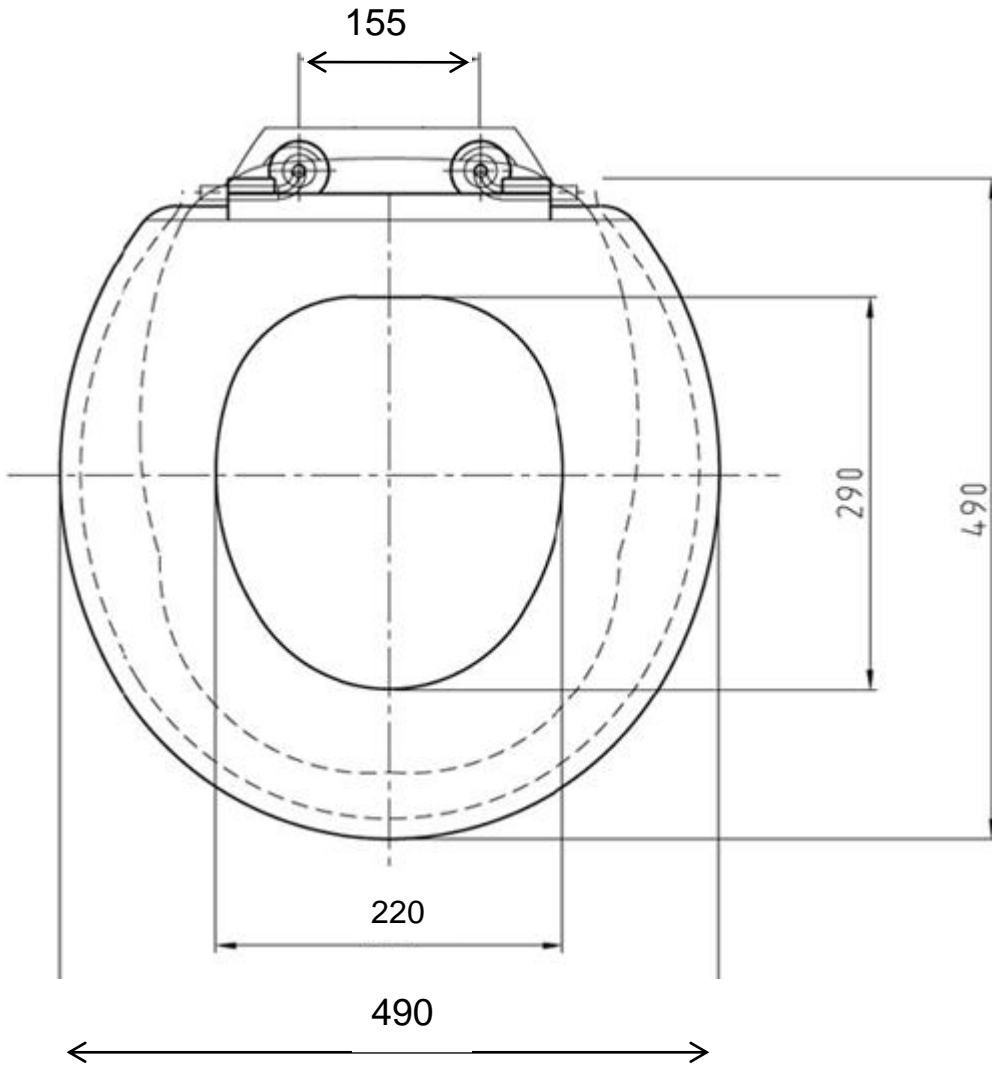

PRODUCT DRAWING

Description: **Big John Standard**

Code: **66234**

All Dimensions in MM

Product weight:	3.2 kg. (shipping weight: 4.1 kg.)
Maximum user weight:	381 kg