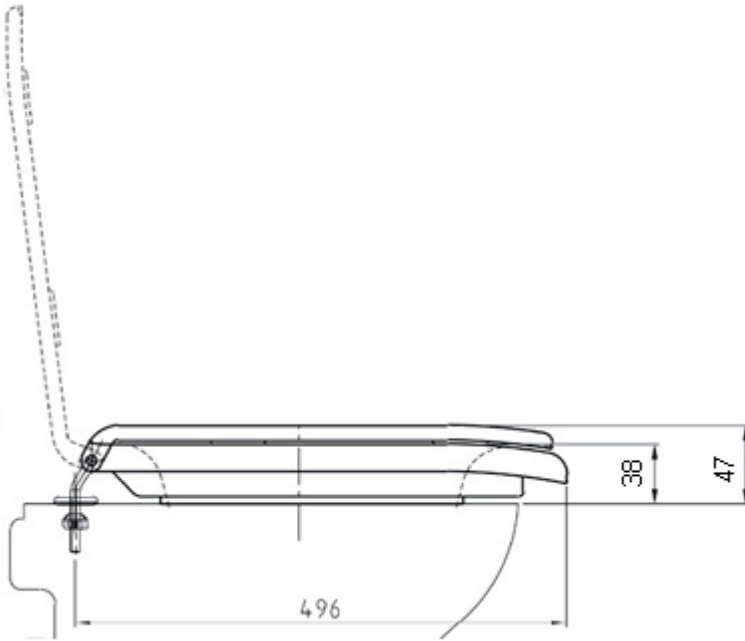

PRODUCT DRAWING

Description: **Big John Standard**

Code: **66234**

All Dimensions in MM

Product weight:	3.2 kg. (shipping weight: 4.1 kg.)
Maximum user weight:	381 kg