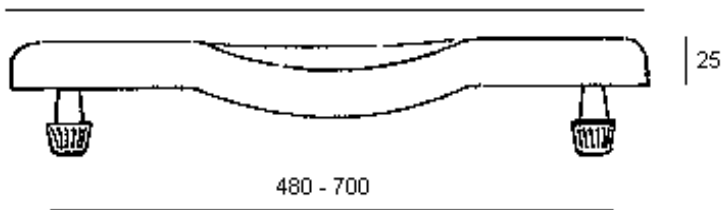

**PRODUCT DRAWING**Description: **Cosby Over Bathboard - 710mm**Code: **6407**

710

25

480 - 700

285

95

70

200

Product weight	2.6 kg. (shipping weight: 2.959 kg. / multi-pack: 10.759 kg.)
Maximum user weight	190 kg.

# PRODUCT DRAWING

Description: **71cm Cosby Heavy Duty Bathboard**

Code: **64075**

Product weight	3.12 kg. (shipping weight: 3.48 kg)
Maximum user weight	300 kg.