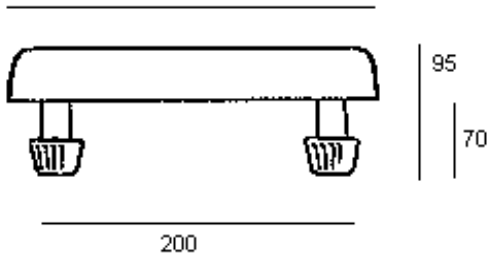

**PRODUCT DRAWING**Description: **Cosby Over Bathboard - 710mm**Code: **6407**

710

25

480 - 700

285

95

70

200

Product weight	2.6 kg. (shipping weight: 2.959 kg. / multi-pack: 10.759 kg.)
Maximum user weight	190 kg.

# PRODUCT DRAWING

Description: **71cm Cosby Heavy Duty Bathboard**

Code: **64075**

Product weight	3.12 kg. (shipping weight: 3.48 kg)
Maximum user weight	300 kg.