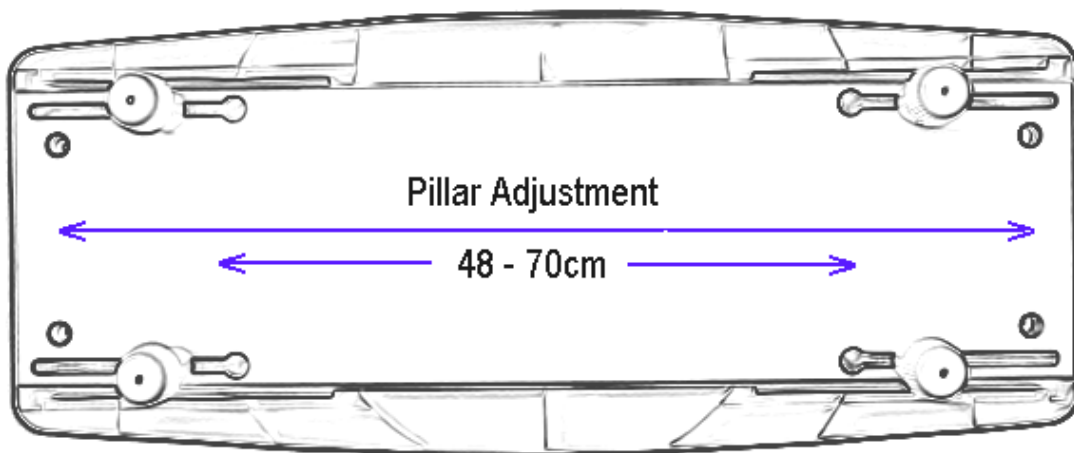

**PRODUCT DRAWING**Description: **Cosby Over Bathboard - 710mm**Code: **6407**

710

25

480 - 700

285

95

70

200

# PRODUCT DRAWING

Description: **71cm Cosby Heavy Duty Bathboard**

Code: **64075**

Product weight	3.12 kg. (shipping weight: 3.48 kg)
Maximum user weight	300 kg.