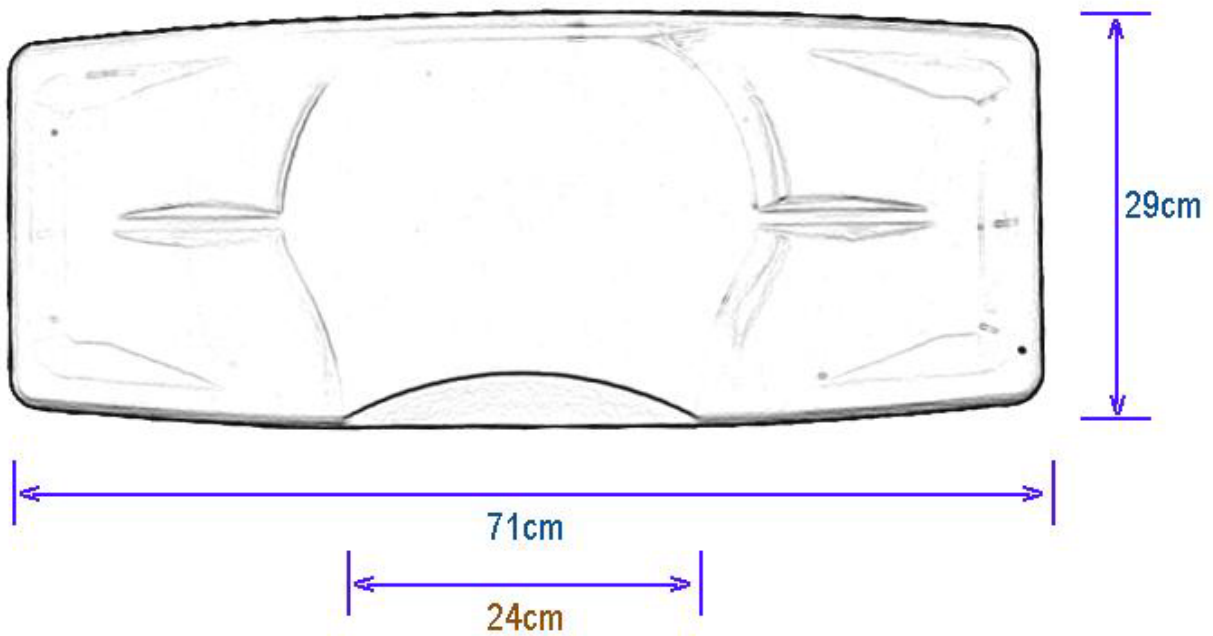

**PRODUCT DRAWING**Description: **Cosby Over Bathboard - 710mm**Code: **6407**

710

25

480 - 700

285

95

70

200

Product weight	2.6 kg. (shipping weight: 2.959 kg. / multi-pack: 10.759 kg.)
Maximum user weight	190 kg.

# PRODUCT DRAWING

Description: **71cm Cosby Heavy Duty Bathboard**

Code: **64075**

Product weight	3.12 kg. (shipping weight: 3.48 kg)
Maximum user weight	300 kg.