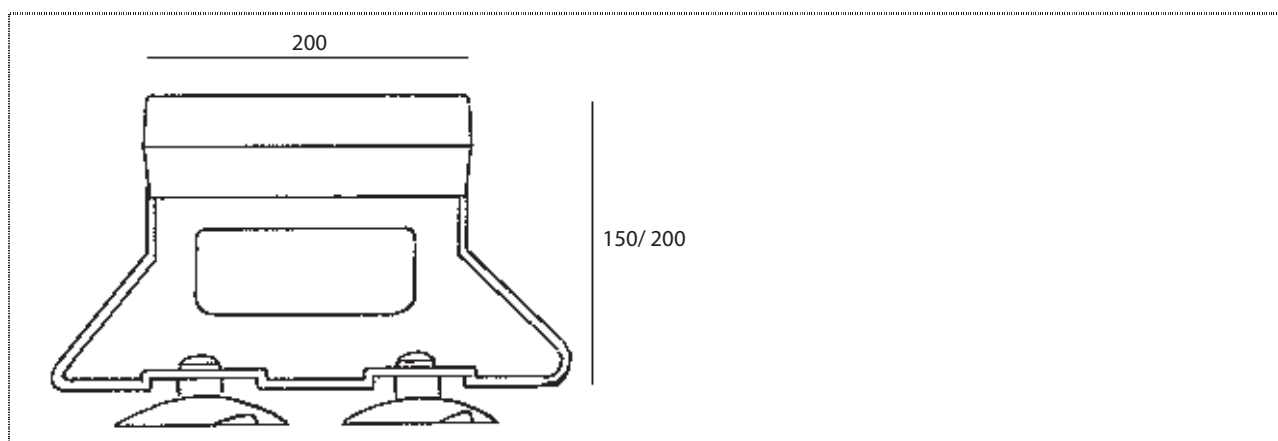

PRODUCT DRAWINGDescription: **Derby In-Bath Seat - 15cm**Code: **6006/W, 6008/W**

Product weight	1.7 kg. (shipping weight: 1.985 kg.)
Maximum user weight	190 kg.