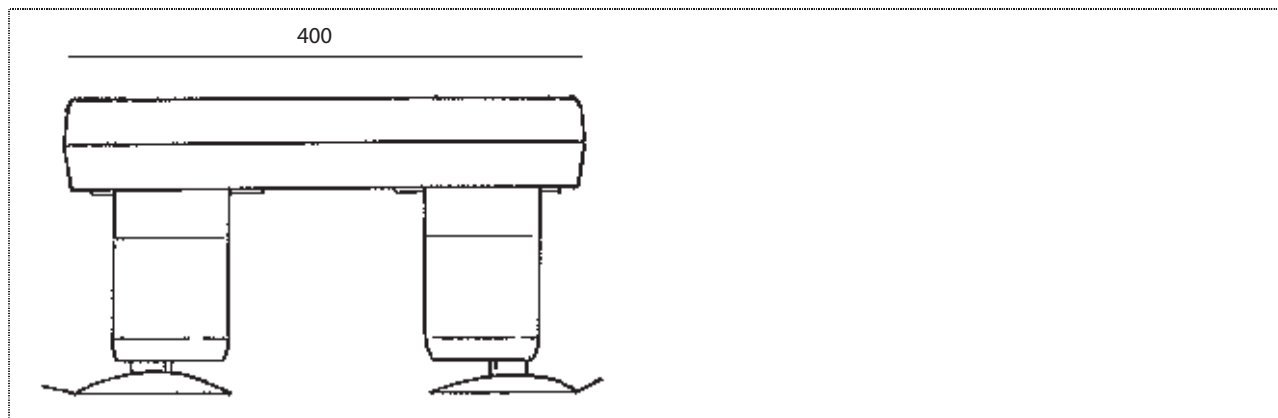

PRODUCT DRAWINGDescription: **Derby In-Bath Seat - 15cm**Code: **6006/W, 6008/W**

Product weight	1.7 kg. (shipping weight: 1.985 kg.)
Maximum user weight	190 kg.