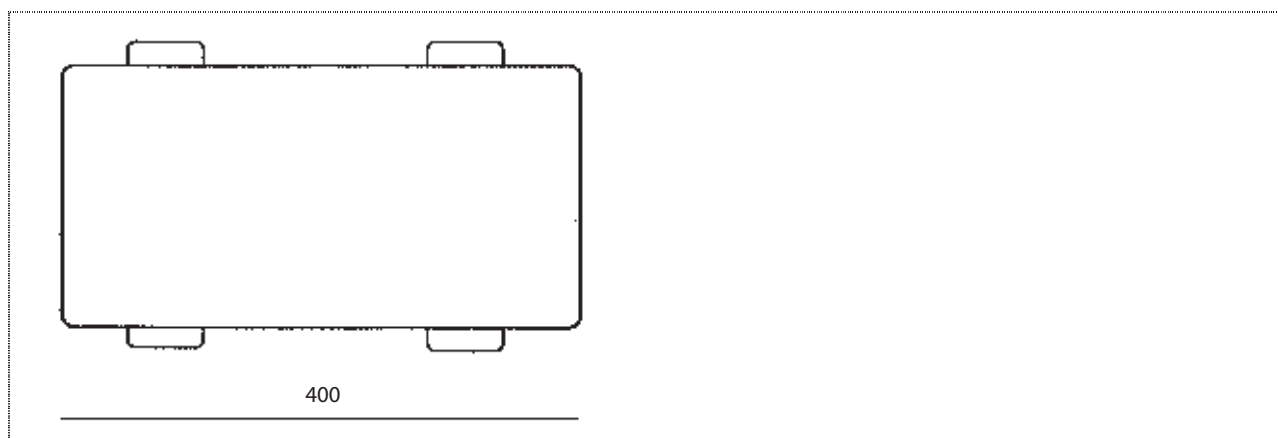

PRODUCT DRAWINGDescription: **Derby In-Bath Seat - 15cm**Code: **6006/W, 6008/W**

Product weight	1.7 kg. (shipping weight: 1.985 kg.)
Maximum user weight	190 kg.