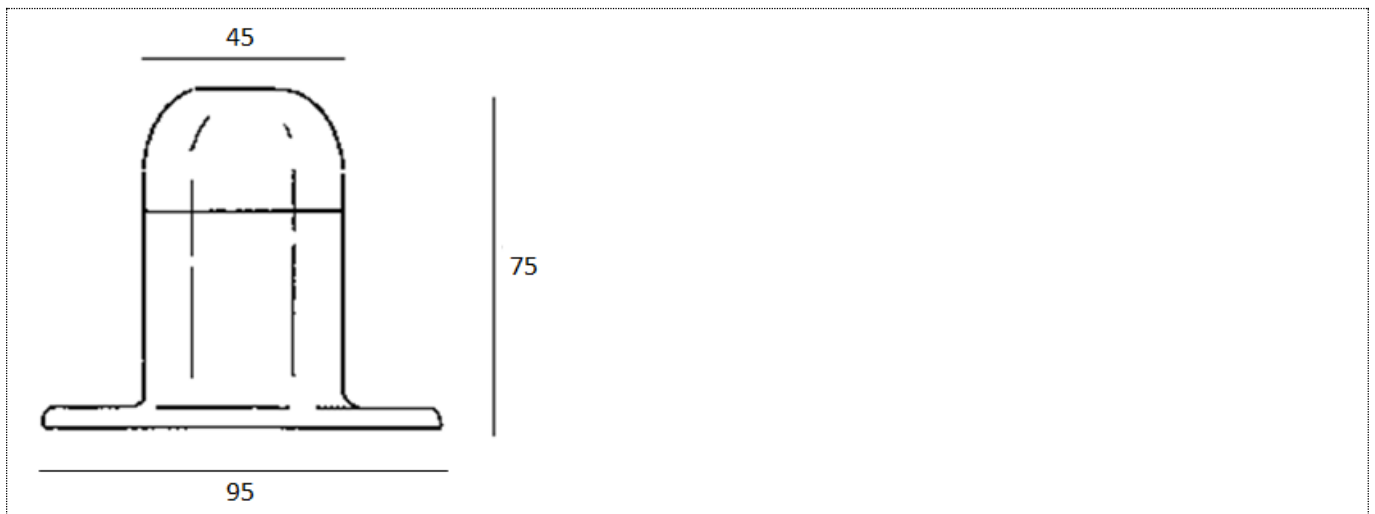

**PRODUCT DRAWING**

Description: **Ashby Grab Rail - 60cm (24 inch)**

Code: **6220/B**

Product weight 0.390 kg. (shipping weight: 0.523 kg.)  
Maximum user weight 115 kg.