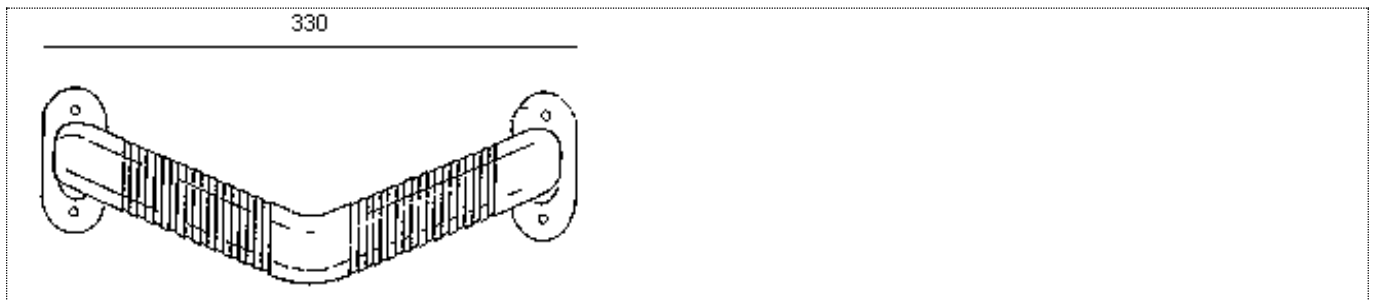

**PRODUCT DRAWING**Description: **Ashby Angled Grab Bar**Code: **6218/B**

Product weight 0.180 kg. (shipping weight: 0.267 kg.)  
Maximum user weight 115 kg.