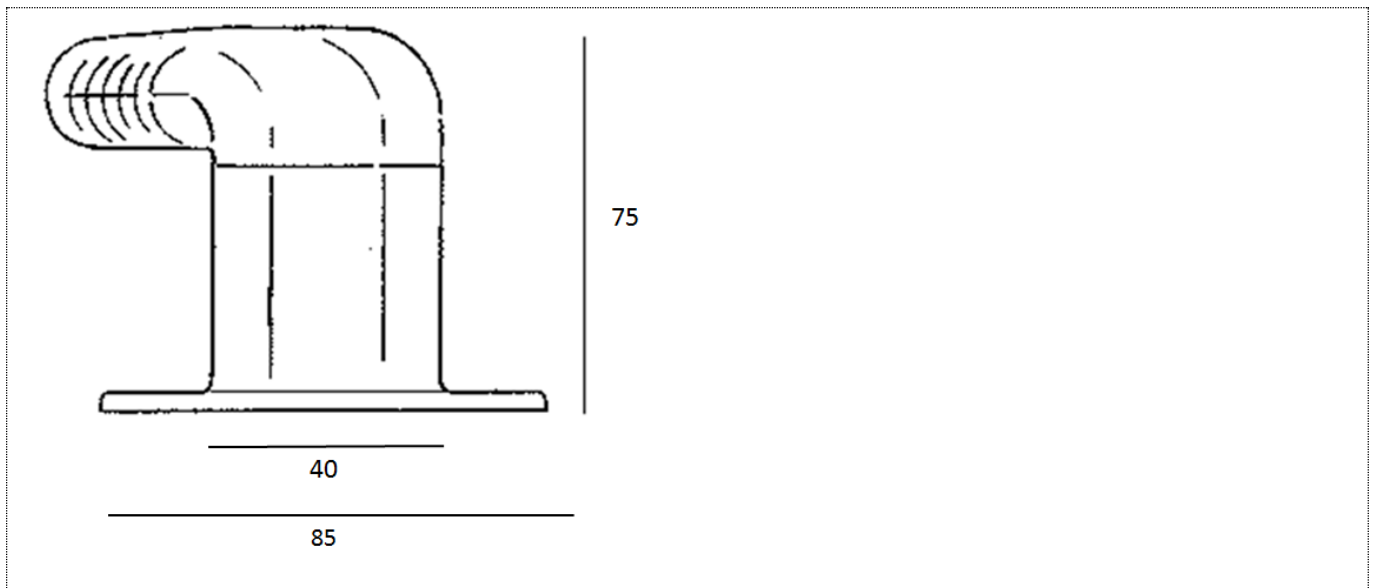

**PRODUCT DRAWING**Description: **Ashby Angled Grab Bar**Code: **6218/B**

Product weight 0.180 kg. (shipping weight: 0.267 kg.)  
Maximum user weight 115 kg.