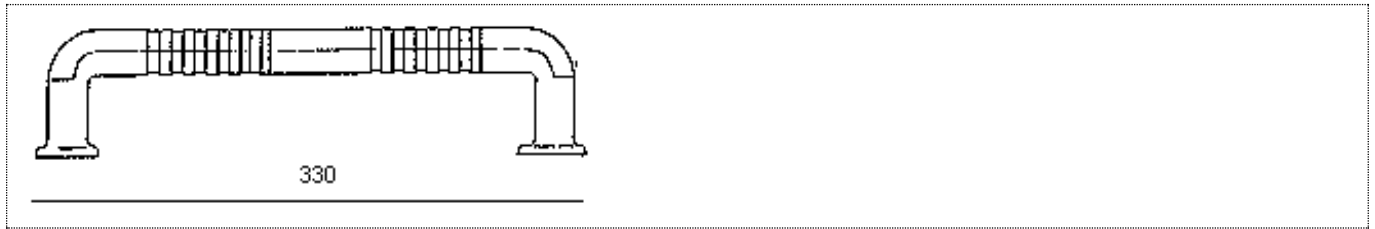

**PRODUCT DRAWING**Description: **Ashby Angled Grab Bar**Code: **6218/B**

Product weight 0.180 kg. (shipping weight: 0.267 kg.)  
Maximum user weight 115 kg.