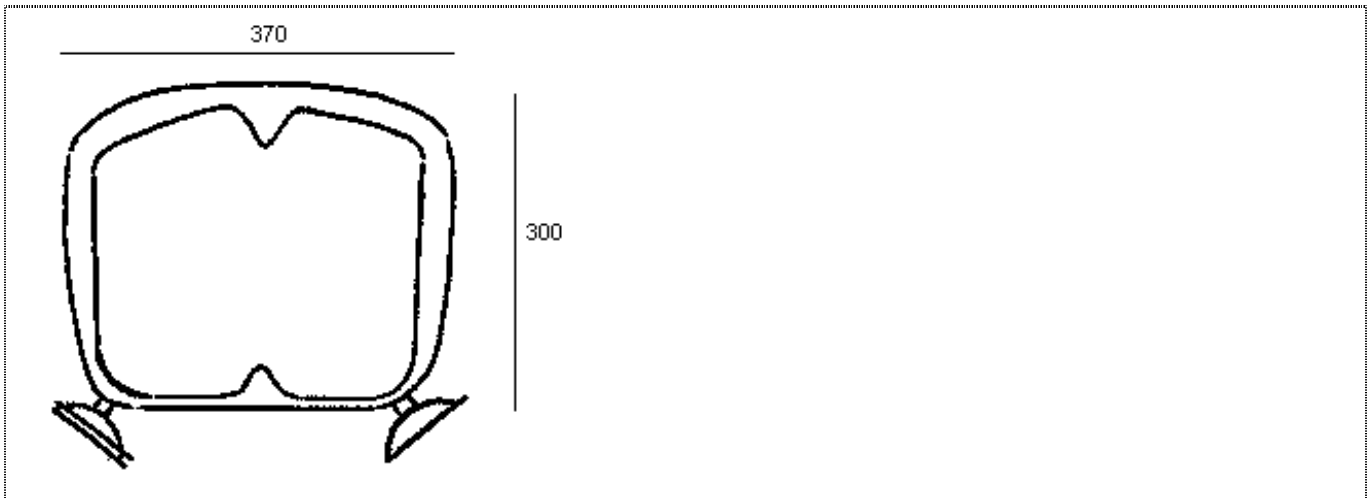

PRODUCT DRAWINGDescription: **Bath Shortener**Code: **6290**

Product weight	1.8 kg. (shipping weight: 2.17 kg.)
Maximum user weight	190 kg.