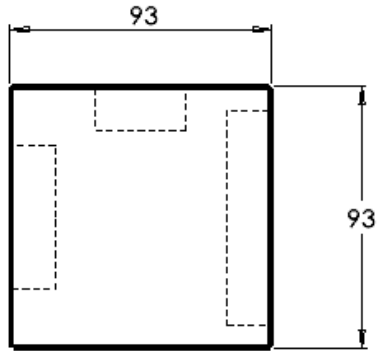

**PRODUCT DRAWING**Description: **Panda Cube Raiser 9cm**Code: **55913**

Product weight: 1.9 kg. (shipping weight: 2.0 kg.)  
Maximum weight limit: 380 kg / 60 Stone / 840 lbs