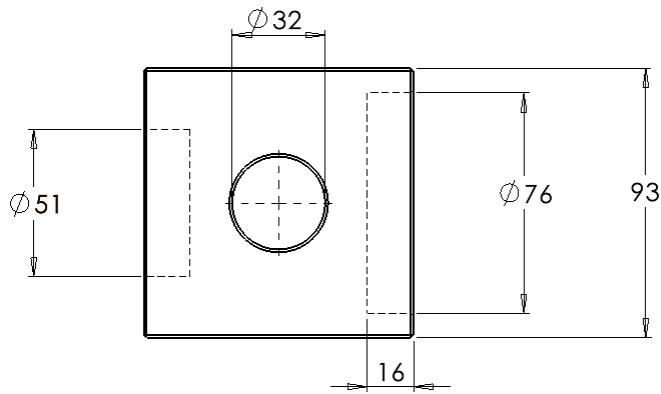

**PRODUCT DRAWING**Description: **Panda Cube Raiser 9cm**Code: **55913**

Product weight: 1.9 kg. (shipping weight: 2.0 kg.)  
Maximum weight limit: 380 kg / 60 Stone / 840 lbs