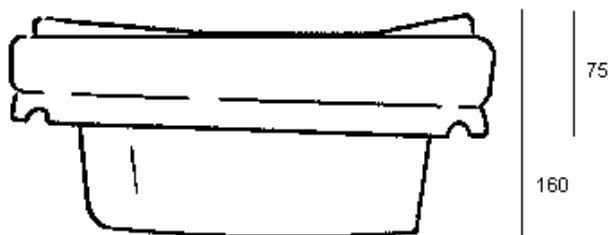

PRODUCT DRAWING

Description: **Ashby Commode Seat / Frame Flat-pack**

Code: **6230 & 6231**

680 - 840

Range of adjustment for arm rail height

490 - 640

Range of adjustment for seat height

445

Product weight	5.2 kg. (shipping weight: 5.7 kg.)
Maximum user weight	190 kg.