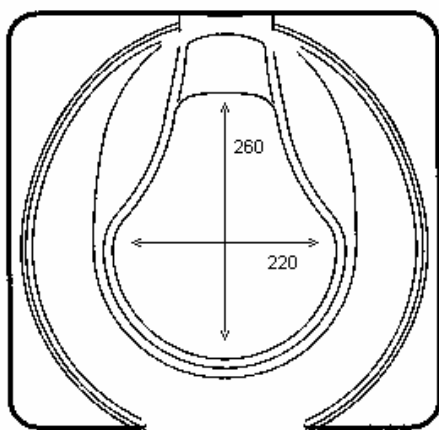

PRODUCT DRAWING

Description: **Ashby Commode Seat / Frame Flat-pack**

Code: **6230 & 6231**

680 - 840

Range of adjustment for arm rail height

490 - 640

Range of adjustment for seat height

445

Product weight	5.2 kg. (shipping weight: 5.7 kg.)
Maximum user weight	190 kg.