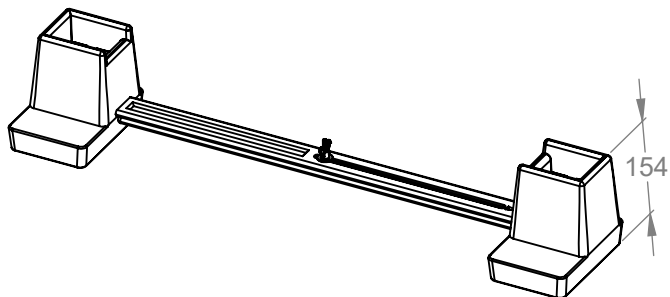

NLP129 & NLP129S

ADJUSTABLE BED RAISER

Part No: LP/NLP129, LP/NLP129S

GORDON
ELLIS
& CO

PRODUCT DRAWING

NLP129

NLP129S

HEIGHT ADJUSTMENT

TECHNICAL SPECIFICATIONS

500 kg
1100 lbs

MATERIAL(S): PP

CONSULT INSTRUCTIONS FOR USE

Gordon Ellis & Co. Trent Lane, Castle Donington, Derby. DE74 2AT. England

View our entire range online at: GordonEllisHealthcare.co.uk