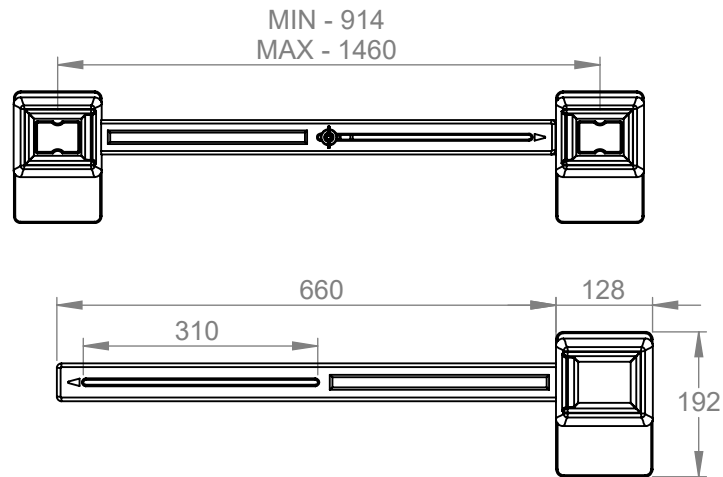

NLP129 & NLP129S

ADJUSTABLE BED RAISER

Part No: LP/NLP129, LP/NLP129S

GORDON
ELLIS
& CO

PRODUCT DRAWING

NLP129

NLP129S

HEIGHT ADJUSTMENT

TECHNICAL SPECIFICATIONS

500 kg
1100 lbs

MATERIAL(S): PP

CONSULT INSTRUCTIONS FOR USE

Gordon Ellis & Co. Trent Lane, Castle Donington, Derby. DE74 2AT. England

View our entire range online at: GordonEllisHealthcare.co.uk