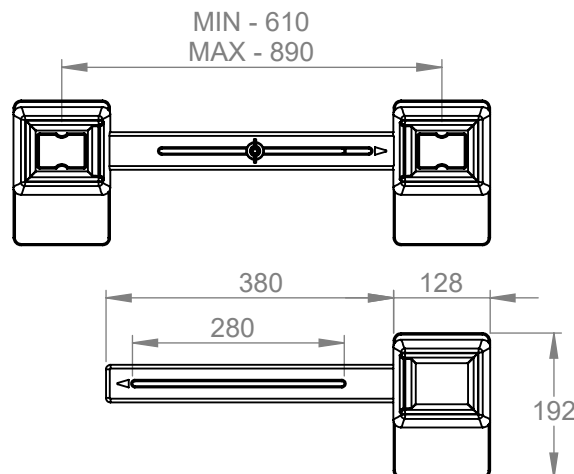

NLP129 & NLP129S

ADJUSTABLE BED RAISER

Part No: LP/NLP129, LP/NLP129S

GORDON
ELLIS
& CO

PRODUCT DRAWING

NLP129

NLP129S

HEIGHT ADJUSTMENT

TECHNICAL SPECIFICATIONS

500 kg
1100 lbs

MATERIAL(S): PP

CONSULT INSTRUCTIONS FOR USE

Gordon Ellis & Co. Trent Lane, Castle Donington, Derby. DE74 2AT. England

View our entire range online at: GordonEllisHealthcare.co.uk