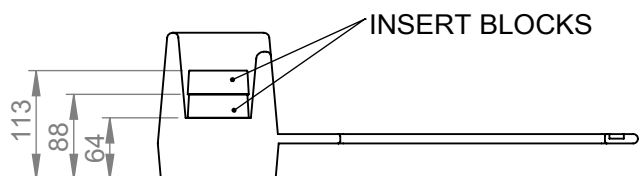

NLP129 & NLP129S

ADJUSTABLE BED RAISER

Part No: LP/NLP129, LP/NLP129S

GORDON
ELLIS
& CO

PRODUCT DRAWING

NLP129

NLP129S

HEIGHT ADJUSTMENT

TECHNICAL SPECIFICATIONS

500 kg
1100 lbs

MATERIAL(S): PP

CONSULT INSTRUCTIONS FOR USE

Gordon Ellis & Co. Trent Lane, Castle Donington, Derby. DE74 2AT. England

View our entire range online at: GordonEllisHealthcare.co.uk