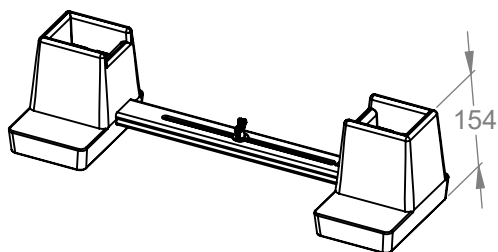

NLP129 & NLP129S

ADJUSTABLE BED RAISER

Part No: LP/NLP129, LP/NLP129S

GORDON
ELLIS
& CO

PRODUCT DRAWING

NLP129

NLP129S

HEIGHT ADJUSTMENT

TECHNICAL SPECIFICATIONS

500 kg
1100 lbs

MATERIAL(S): PP

CONSULT INSTRUCTIONS FOR USE

Gordon Ellis & Co. Trent Lane, Castle Donington, Derby. DE74 2AT. England

View our entire range online at: GordonEllisHealthcare.co.uk