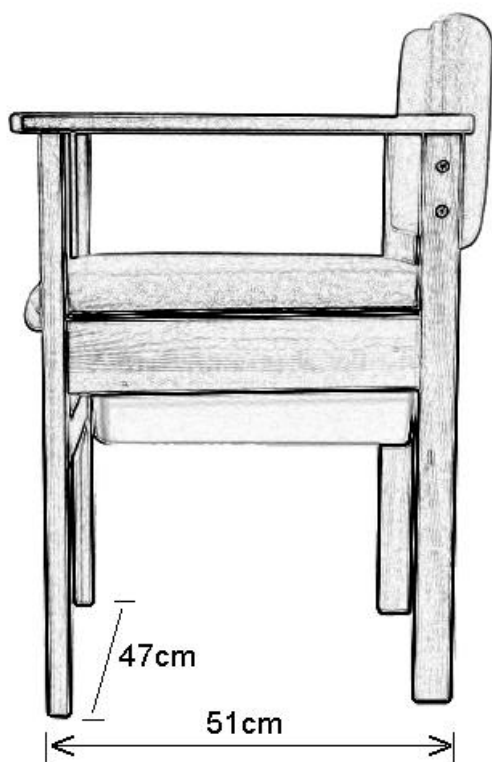

---

**PRODUCT DRAWING**

---

Description: **Deluxe Commode**Code: **55100/BR, 55100/TP, 55100/PB, 55100/CN**

---

Product weight	12.5-kg (Shipping Weight: 15-kg)
----------------	----------------------------------

Maximum user weight	190-kg
---------------------	--------