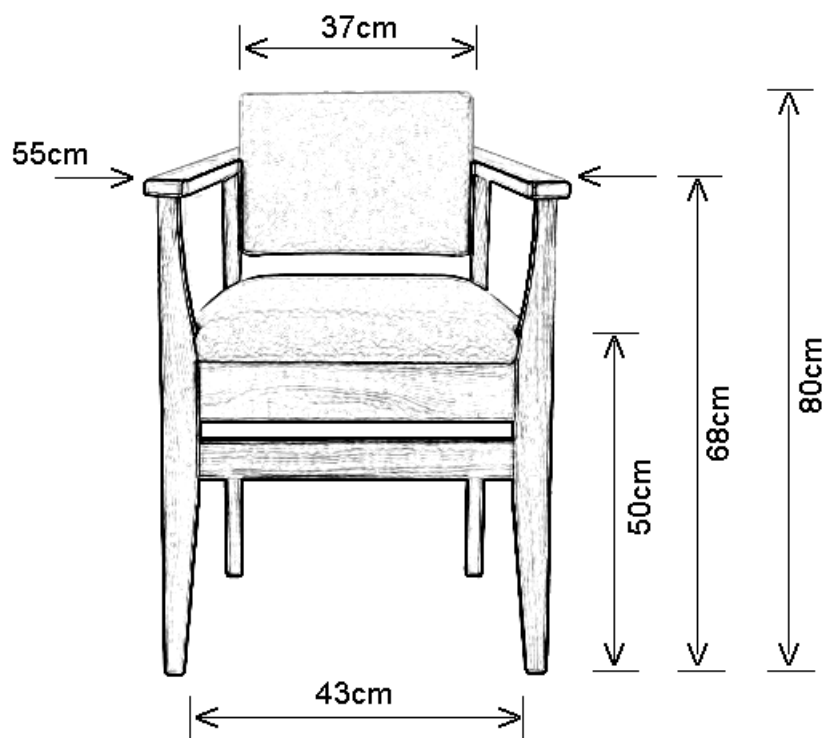

---

**PRODUCT DRAWING**

---

Description: **Deluxe Commode**Code: **55100/BR, 55100/TP, 55100/PB, 55100/CN**

---

Product weight	12.5-kg (Shipping Weight: 15-kg)
----------------	----------------------------------

Maximum user weight	190-kg
---------------------	--------