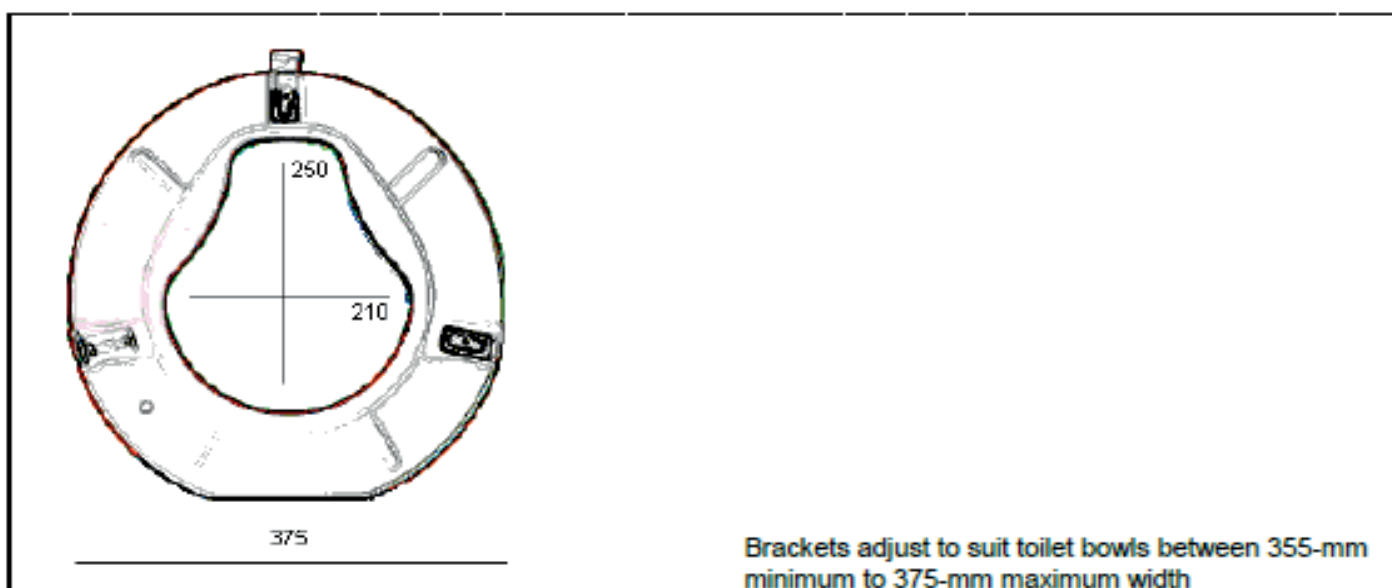

PRODUCT DRAWING

Description: Ashby Raised Toilet Seat - 10cm standard

Code: 6204

Product weight 1.3 kg. (shipping weight: 1.585 kg.)

Maximum user weight 190 kg.