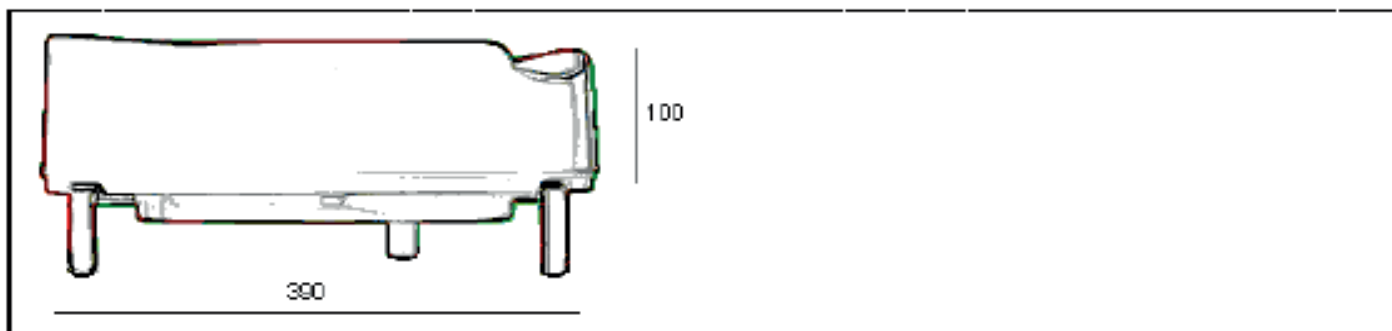

PRODUCT DRAWING

Description: Ashby Raised Toilet Seat - 10cm standard

Code: 6204

Product weight 1.3 kg. (shipping weight: 1.585 kg.)

Maximum user weight 190 kg.