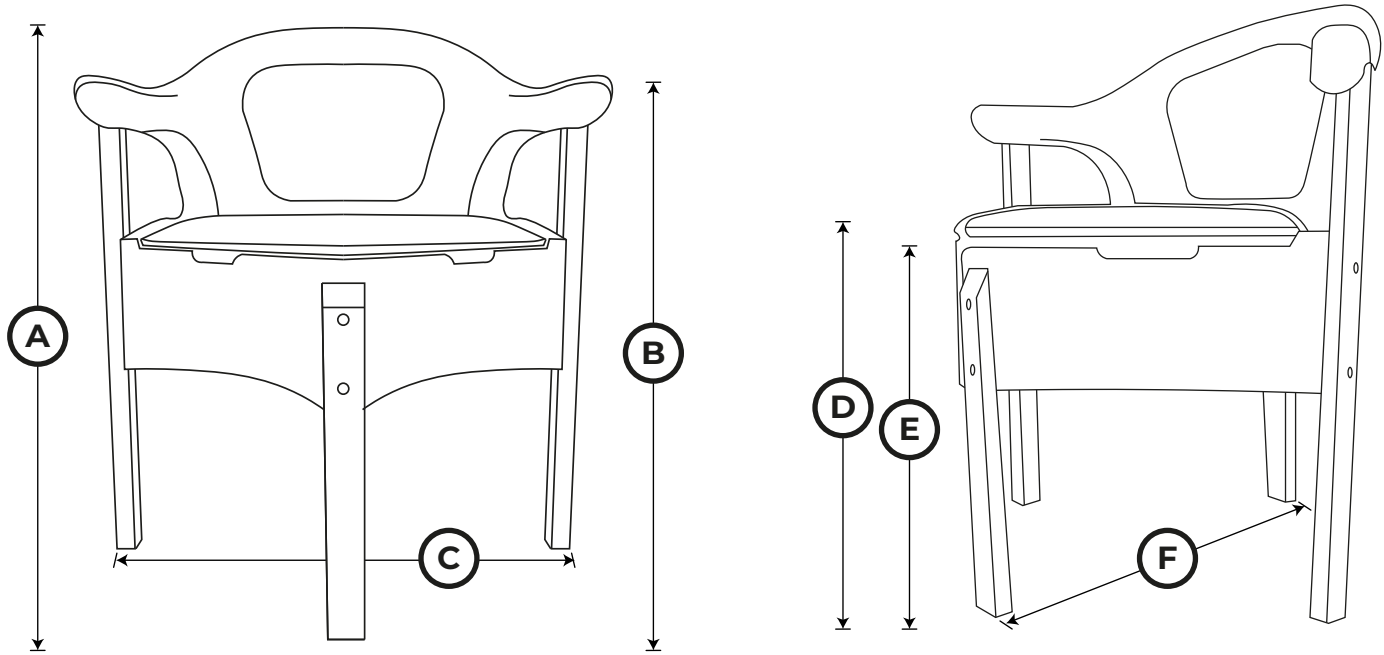

DERBY CORNER COMMODE

REGULAR AND TALL VERSION

Part No: 55085/BR, 55087/BR

GORDON
ELLIS
& CO

PRODUCT DRAWING

ITEM	DESCRIPTION	DIMENSIONS (mm)	
		55085/BR (REGULAR)	55087/BR (TALL)
A	OVERALL HEIGHT	825	875
B	FLOOR TO ARM HEIGHT	680	730
C	FOOTPRINT WIDTH	665	665
D	FLOOR TO SEATPAD HEIGHT	490	540
E	FLOOR TO POTTY HEIGHT	450	500
F	FOOTPRINT DEPTH	620	620
G	SEAT DEPTH	520	520
H	SEAT WIDTH	560	560
I	WIDTH BETWEEN ARMS	650	650

TECHNICAL SPECIFICATIONS

254 kg
560 lbs

MATERIAL(S): MDPE, ASH

CONSULT INSTRUCTIONS FOR USE

Gordon Ellis & Co. Trent Lane, Castle Donington, Derby. DE74 2AT. England

View our entire range online at: GordonEllisHealthcare.co.uk