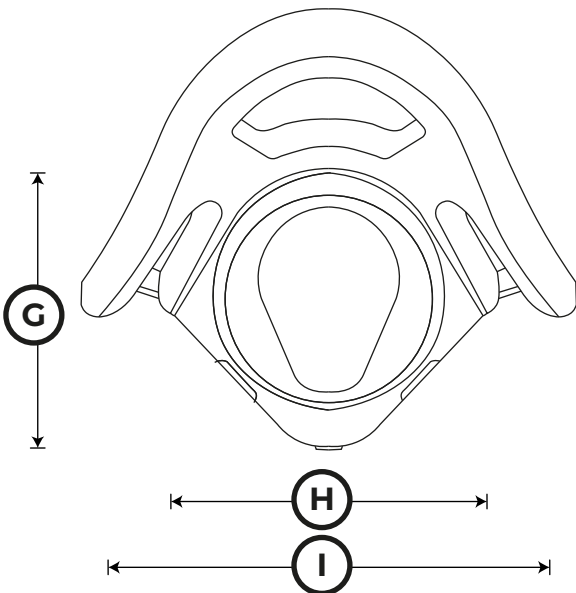

DERBY CORNER COMMODE

REGULAR AND TALL VERSION

Part No: 55085/BR, 55087/BR

GORDON
ELLIS
& CO

PRODUCT DRAWING

ITEM	DESCRIPTION	DIMENSIONS (mm)	
		55085/BR (REGULAR)	55087/BR (TALL)
A	OVERALL HEIGHT	825	875
B	FLOOR TO ARM HEIGHT	680	730
C	FOOTPRINT WIDTH	665	665
D	FLOOR TO SEATPAD HEIGHT	490	540
E	FLOOR TO POTTY HEIGHT	450	500
F	FOOTPRINT DEPTH	620	620
G	SEAT DEPTH	520	520
H	SEAT WIDTH	560	560
I	WIDTH BETWEEN ARMS	650	650

TECHNICAL SPECIFICATIONS

254 kg
560 lbs

MATERIAL(S): MDPE, ASH

CONSULT INSTRUCTIONS FOR USE

Gordon Ellis & Co. Trent Lane, Castle Donington, Derby. DE74 2AT. England

View our entire range online at: GordonEllisHealthcare.co.uk