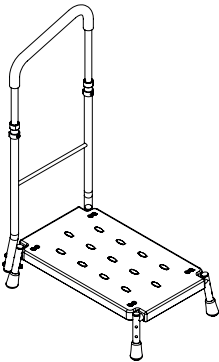

GORDON
ELLIS
& CO

PRIMA® HOME STEP

5 INCH STEP WITH ADJUSTABLE HANDLE

Welcome to your new Gordon Ellis product.
We hope that it proves a useful aid in your daily life.

Your **PRIMA HOME STEP** was specifically developed by our UK Design Team with the intention of compensating for an injury, or overcoming a temporary or permanent disability. With the aim of making daily living that little bit easier.

62930
PRIMA HOME STEP
+ HANDLE