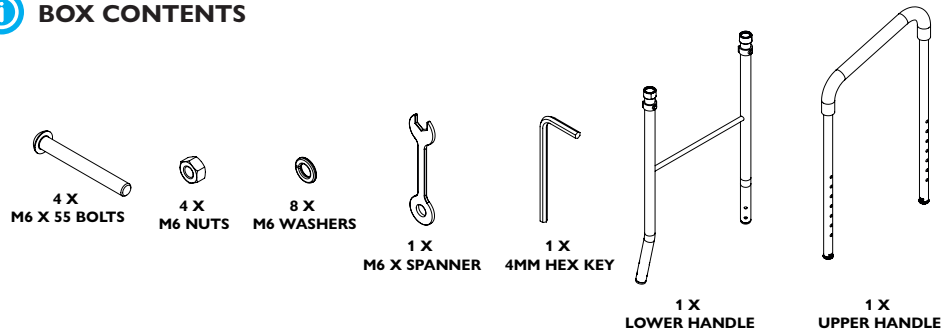

Ai STEP WITH ONE HANDLE - 62930

BOX CONTENTS

Bi HANDLE PACK (PURCHASED SEPARATELY) - 62935 REQUIRED FOR TWO HANDLE USE

BOX CONTENTS

! ALWAYS CHECK STABILITY BEFORE USE

FITTING THE HANDLE

TOOLS REQUIRED

REPEAT FOR ALL NECESSARY SIDES