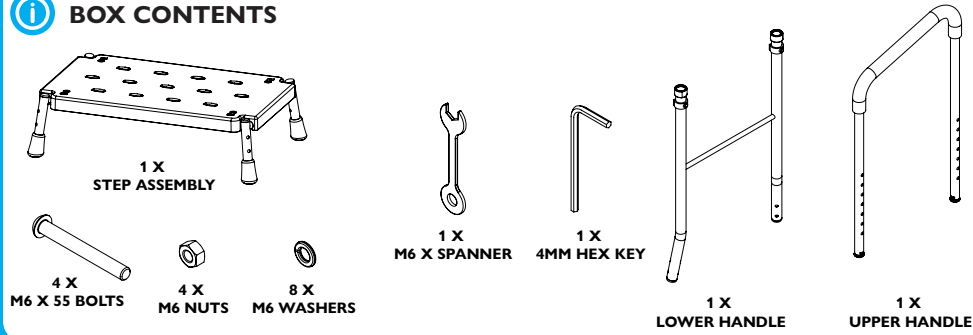

Ai STEP WITH ONE HANDLE - 62930

BOX CONTENTS

Bi HANDLE PACK (PURCHASED SEPARATELY) - 62935 REQUIRED FOR TWO HANDLE USE

BOX CONTENTS

! ALWAYS CHECK STABILITY BEFORE USE

FITTING THE HANDLE

TOOLS REQUIRED

REPEAT FOR ALL NECESSARY SIDES