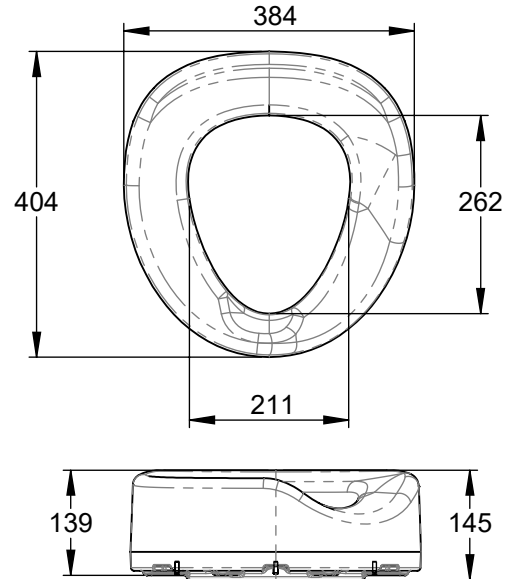

ASHBY SLOPED RTS

RIGHT CUTAWAY + LEFT CUTAWAY

Part No: 66274 + 66284

GORDON
ELLIS
& CO

PRODUCT DRAWING

RIGHT CUTAWAY
66284

LEFT CUTAWAY
66274

NOTE: ALL SEATS COME ASSEMBLED WITH 4 FIXINGS

TECHNICAL SPECIFICATIONS

MAX 190 kg
420 lbs

MATERIAL(S): MDPE, PP, TPE, STAINLESS STEEL

CONSULT INSTRUCTIONS FOR USE

Gordon Ellis & Co. Trent Lane, Castle Donington, Derby. DE74 2AT. England

View our entire range online at: GordonEllisHealthcare.co.uk