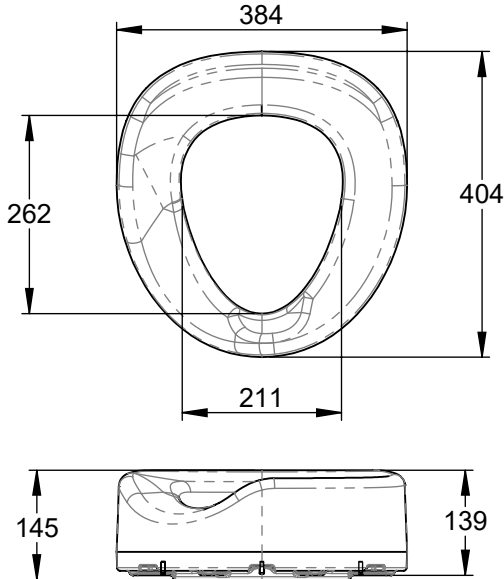

ASHBY SLOPED RTS

RIGHT CUTAWAY + LEFT CUTAWAY

Part No: 66274 + 66284

GORDON
ELLIS
& CO

PRODUCT DRAWING

RIGHT CUTAWAY
66284

LEFT CUTAWAY
66274

NOTE: ALL SEATS COME ASSEMBLED WITH 4 FIXINGS

TECHNICAL SPECIFICATIONS

MAX 190 kg
420 lbs

MATERIAL(S): MDPE, PP, TPE, STAINLESS STEEL

CONSULT INSTRUCTIONS FOR USE

Gordon Ellis & Co. Trent Lane, Castle Donington, Derby. DE74 2AT. England

View our entire range online at: GordonEllisHealthcare.co.uk