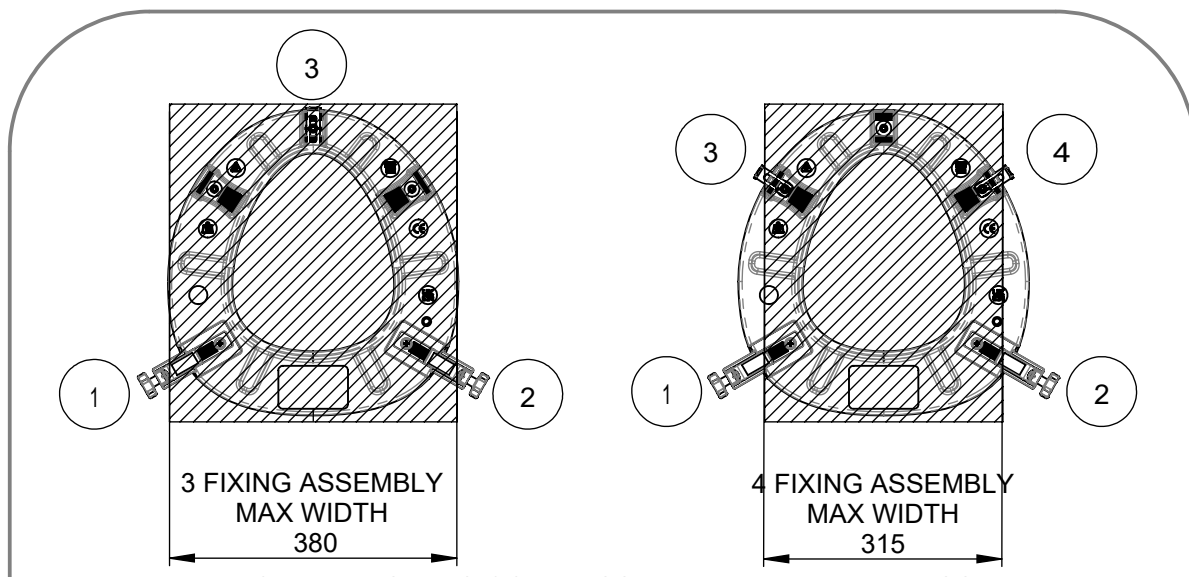

ASHBY SLOPED RTS

RIGHT CUTAWAY + LEFT CUTAWAY

Part No: 66274 + 66284

GORDON
ELLIS
& CO

PRODUCT DRAWING

RIGHT CUTAWAY
66284

LEFT CUTAWAY
66274

NOTE: ALL SEATS COME ASSEMBLED WITH 4 FIXINGS

TECHNICAL SPECIFICATIONS

MAX 190 kg
420 lbs

MATERIAL(S): MDPE, PP, TPE, STAINLESS STEEL

CONSULT INSTRUCTIONS FOR USE

Gordon Ellis & Co. Trent Lane, Castle Donington, Derby. DE74 2AT. England

View our entire range online at: GordonEllisHealthcare.co.uk