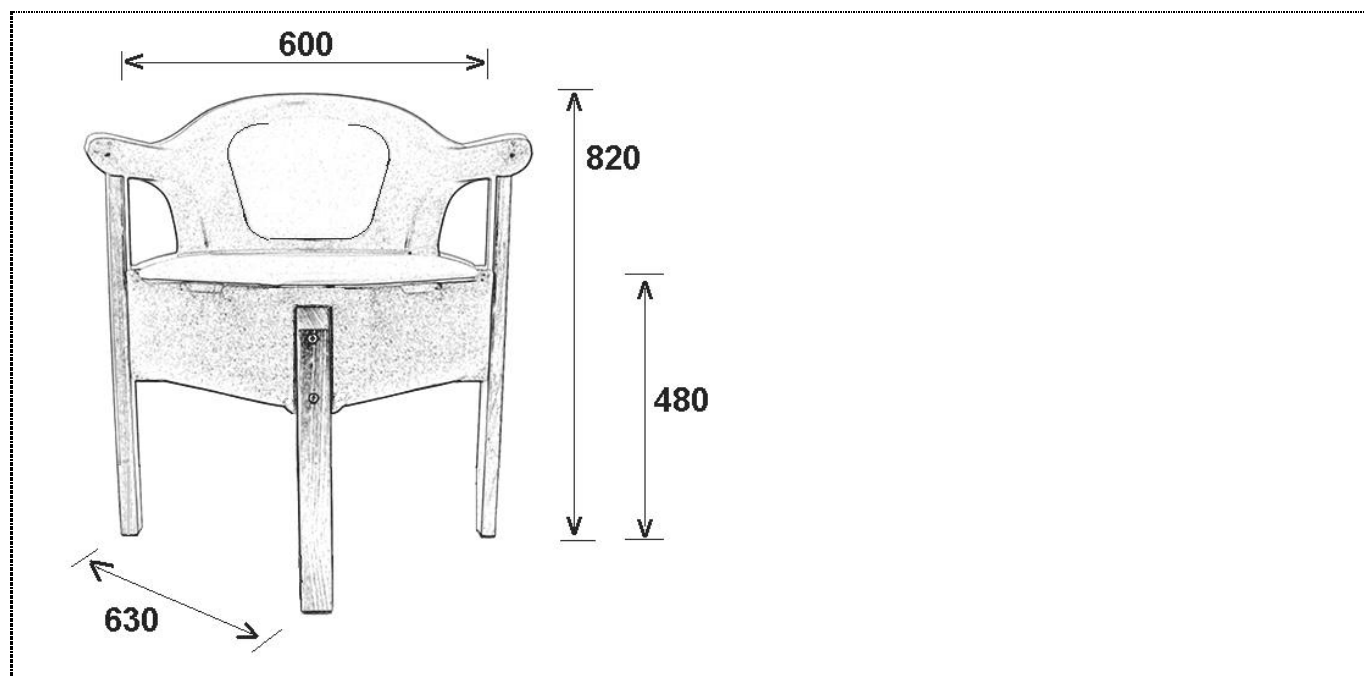

PRODUCT DRAWINGDescription: **Derby Corner Commode**Code: **55085, 55086**

Product weight. 11.2 kg. (Shipping weight: 13.6 kg.)
Maximum user weight. 254 kg.