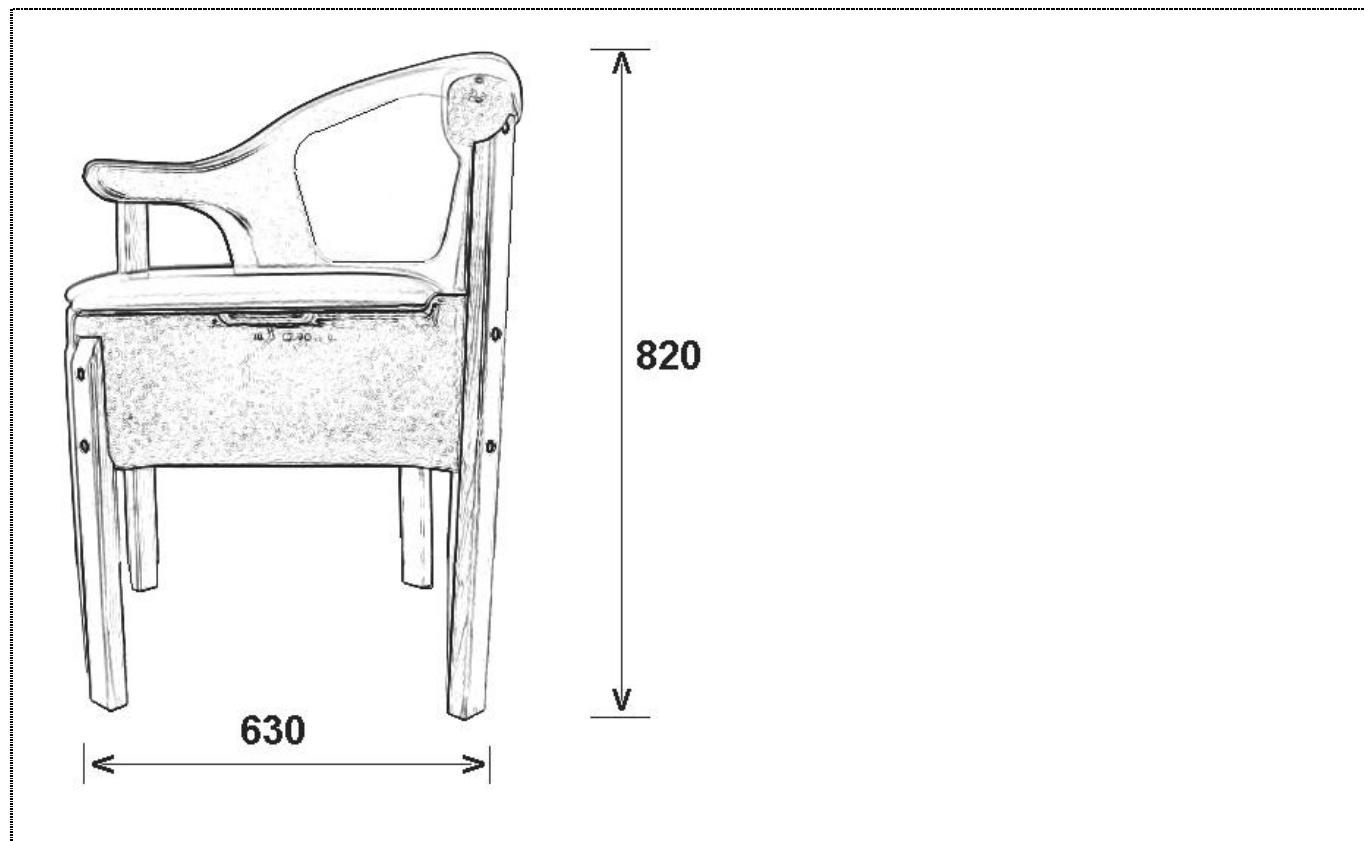

PRODUCT DRAWINGDescription: **Derby Corner Commode**Code: **55085, 55086**

Product weight. 11.2 kg. (Shipping weight: 13.6 kg.)
Maximum user weight. 254 kg.