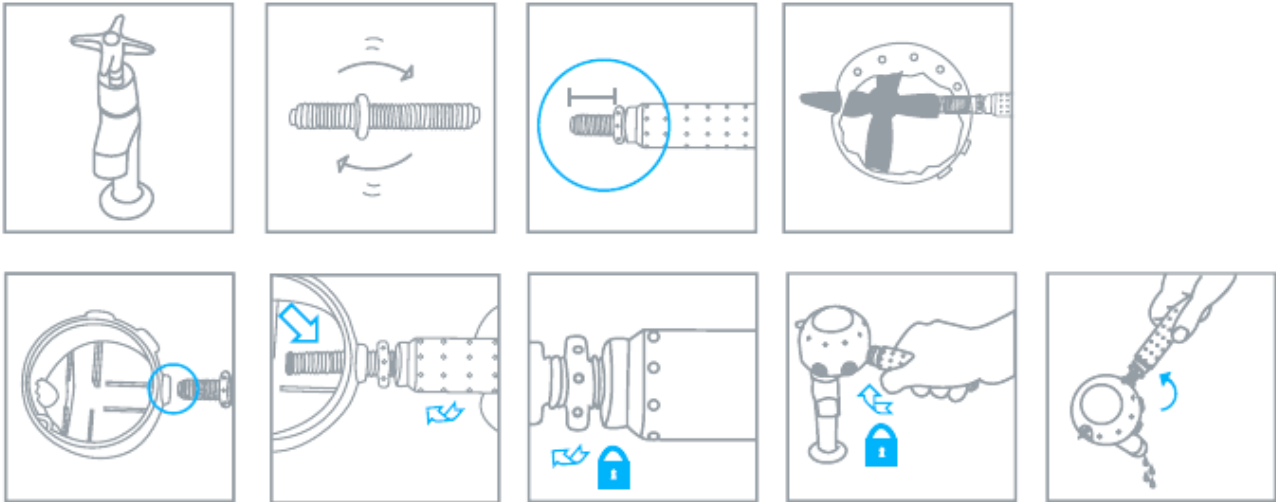

Product Code	60800
Description	Derby Tap Turner

Instructions for use are on the reverse of the header card in each pack.

CAPSTAN TAPS

CRYSTAL TAPS

Cleaning and Care

All parts may be cleaned using a soft brush or cloth and a solution of mild detergent.