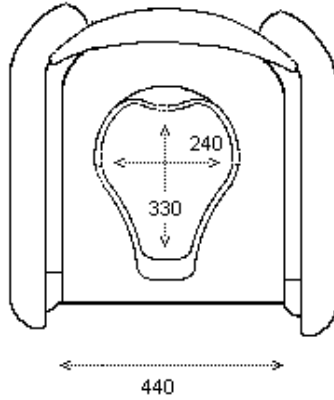

PRODUCT DRAWING

Description: **Devon Commode Chair**Code: **5506**

All dimensions in mm

Product weight	8.4 kg. (shipping weight: 10.76 kg.)
Maximum user weight	160 kg.