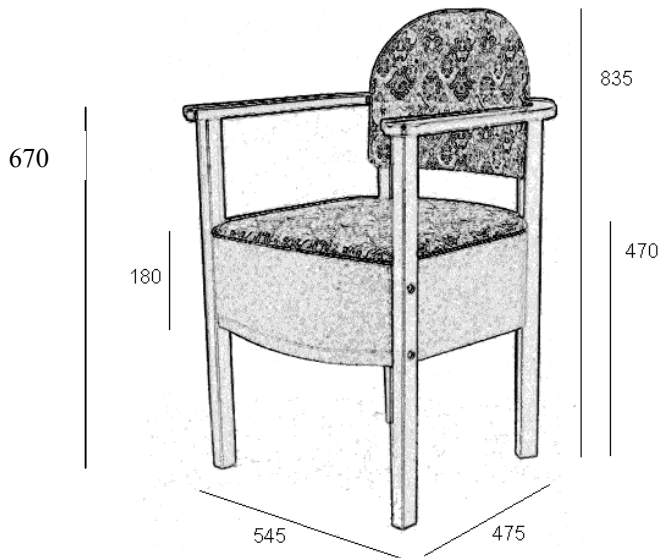

PRODUCT DRAWING

Description: **Devon Commode Chair**Code: **5506**

All dimensions in mm

Product weight	8.4 kg. (shipping weight: 10.76 kg.)
Maximum user weight	160 kg.