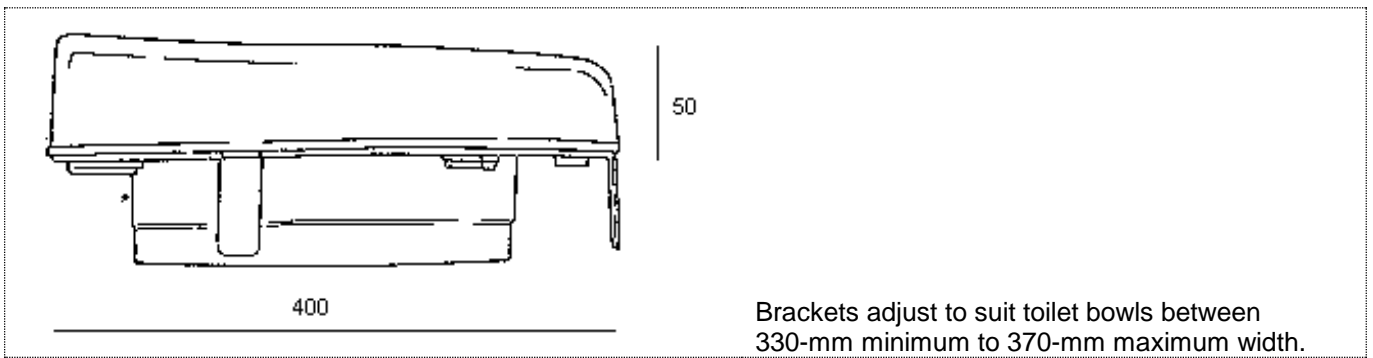

PRODUCT DRAWINGDescription: **Derby Raised Toilet Seat - 5cm Standard**Code: **6002**

Brackets adjust to suit toilet bowls between 330-mm minimum to 370-mm maximum width.

Product weight	1.3 kg. (shipping weight: 1.585 kg.)
Maximum user weight	190 kg.