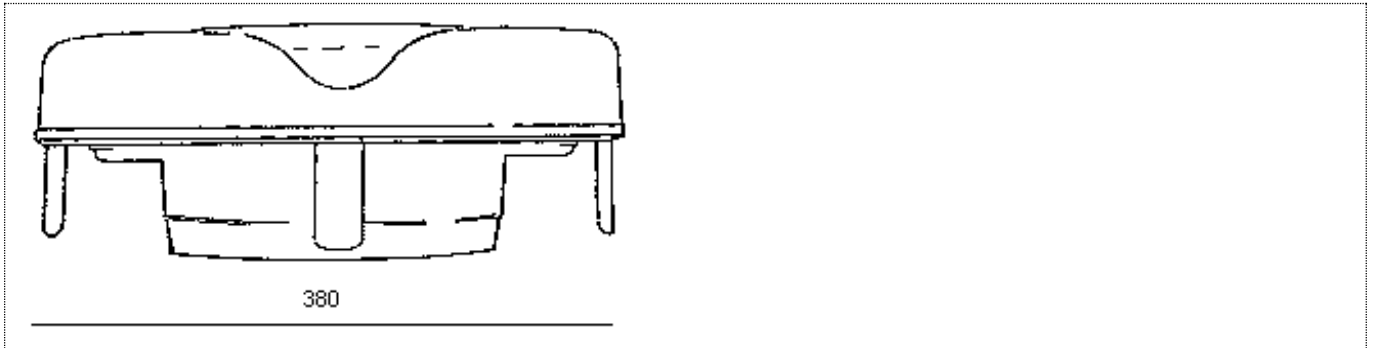

PRODUCT DRAWINGDescription: **Derby Raised Toilet Seat - 5cm Standard**Code: **6002**

Brackets adjust to suit toilet bowls between 330-mm minimum to 370-mm maximum width.

Product weight	1.3 kg. (shipping weight: 1.585 kg.)
Maximum user weight	190 kg.